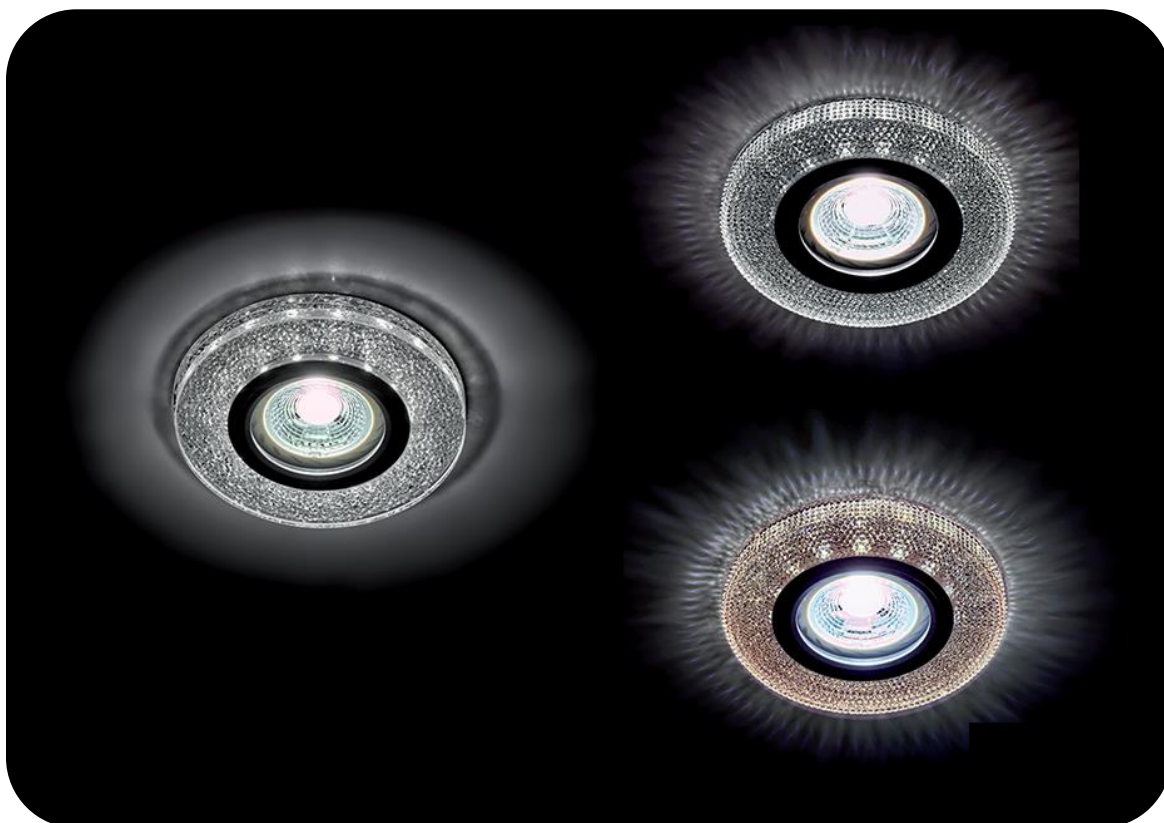

SPOTLIGHTS WITH CRYSTAL

CR-771 CR-772

Technical data

<i>Nominal voltage:</i>	12VAC
<i>Rated power:</i>	Max 50W
<i>LED ring power:</i>	3W; 150lm
<i>Driver:</i>	3W for LED ring included
<i>Housing:</i>	Aluminium & polyester
<i>Lamp holder:</i>	GU5.3
<i>Cutting hole:</i>	60mm